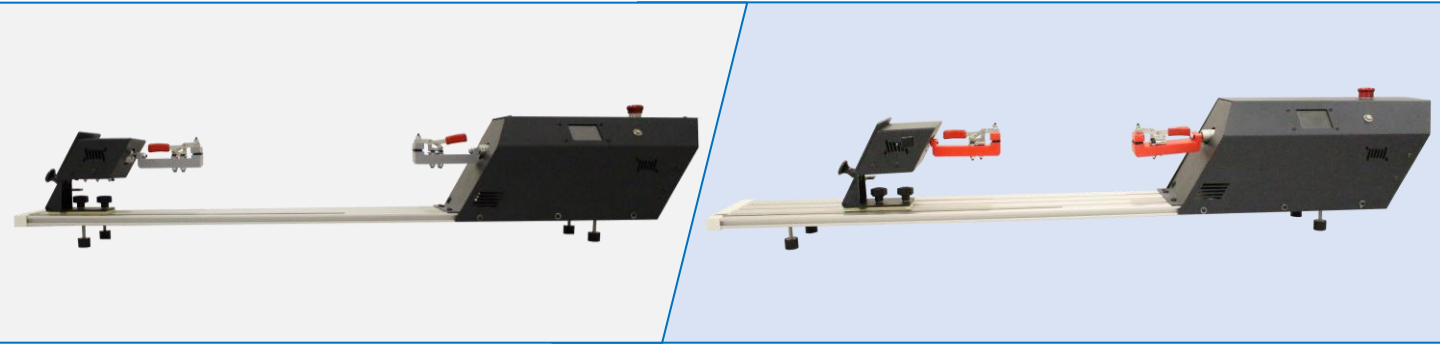

# WEasy Twist

Wagner Twist System

Touchscreen

Custom-made  
Clamps

Adjustable  
Twist Number

Adjustable  
Length

- User-friendly interface and touchscreen
- Custom made clamp designs upon demand
- Number of twist is adjustable
- Adjustable length

Properties	Value/Type
Power	220 VAC 50Hz 20W
Number Of Forward Turns	60
Number Of Reverse Turns	60
Product Length	0 to 395mm / 15.55 inch
Maximum Twisted Pair Cross Section	20 AWG / 0.50 mm <sup>2</sup>
Minimum Twisted Pair Cross Section	30 AWG / 0.05 mm <sup>2</sup>
Weight	7.4 kg
Dimensions (LxWxH)	1097 x 121 x 213 mm
Control	Touchscreen